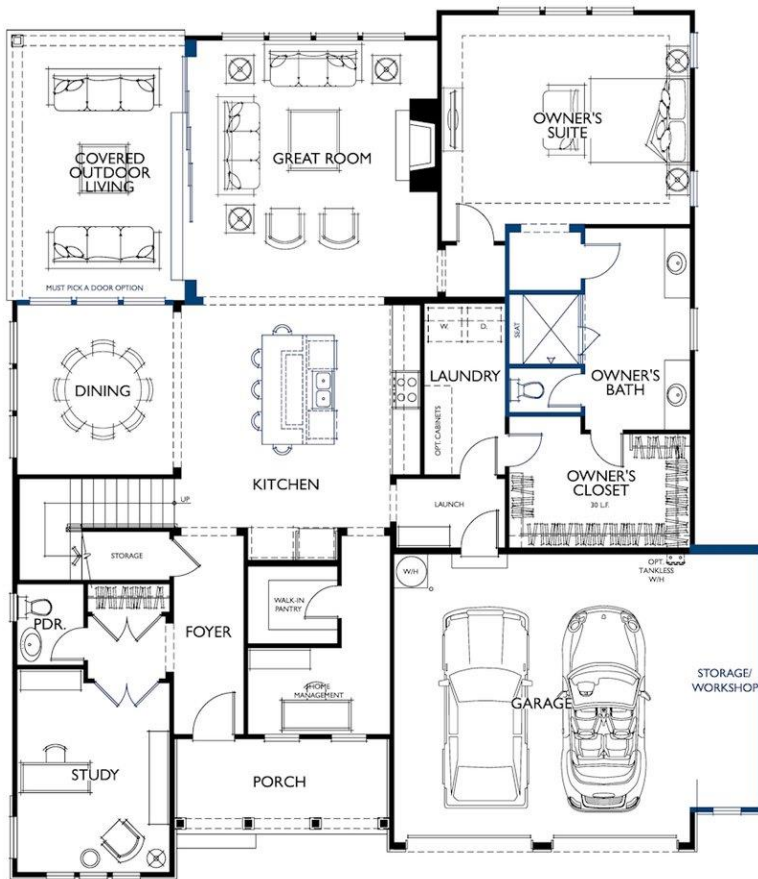

www.classicahomes.com

85 Arden Mill

LAST REVISION: 4/8/2024

THE HUNTLEY

4021 Pritchard Place Fort Mill, SC 29715 • Arden Mill • Homesite 85
\$1,080,190 • www.classicahomes.com/AM85

Main Level

- A Great Room with sliding doors that stack away, opening into the Outdoor Living Room, blurring the line between indoor/outdoor spaces.
- 8' island with wrap-around seating for 5
- Large Walk-in Pantry
- Owner's Suite with luxurious bath and roomy walk-in closet on the main level
- Study and Home Management area on first floor gives 2 separate work areas

Second Level

- Upstairs find 3 Bedrooms and 2 Baths
- Bonus Room with adjacent Tech Space at the top of the stairs
- Large Unfinished Storage on upper level.