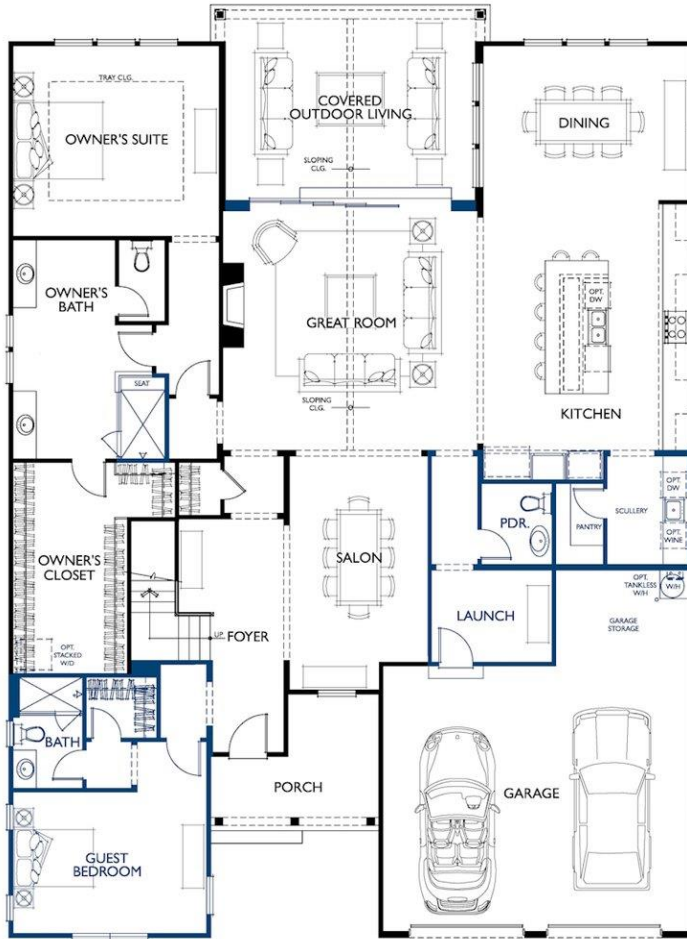

THE NAPA

5704 Heirloom Crossing Court Charlotte, NC 28270 • Enclave at McKee • Homesite 1
\$1,464,555 • www.classicahomes.com/EM1

Main Level

- Proposed Napa floorplan on Homesite #1. 9 different floorplans to choose from, each with tons of options to customize.
- Light-filled two-story foyer
- Vaulted Great Room, open to the Kitchen and Dining, with sliding doors opening to the Covered Outdoor Living
- An entertainer's dream Kitchen with Walk-in Pantry and Island with seating for 6
- Gracious first floor Owner's Suite with spa-inspired bath
- First floor Guest Suite

Second Level

- Oversized Bonus Room
- 3 additional Bedrooms with walk-in closets / 2.5 baths upstairs
- Second floor Tech Space can be used for office, hobby or craft space
- Laundry Room on second floor