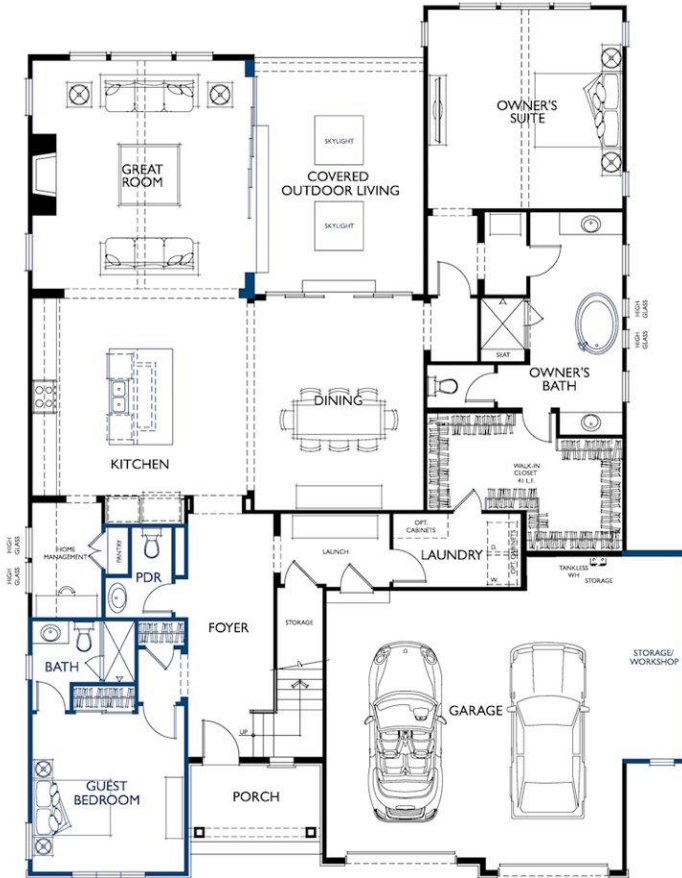

## Main Level

- National award-winning floor plan
- Light-filled, open floor plan, with a large Kitchen showcasing cabinets to the ceiling
- 8' island with seating for 6
- Dining Room and Great Room flow to the large covered Outdoor Living Room
- Private Guest Suite with full bath/shower, with separate Powder Room
- Gracious first floor Owner's Suite with spa inspired bath featuring a freestanding tub
- Walk-in Pantry
- Garage Storage/Workshop

## Second Level

- Large Bonus Room
- 3 additional Bedrooms upstairs with walk-in closets
- Large unfinished Storage Area
- Two Laundry Rooms, one up, one down