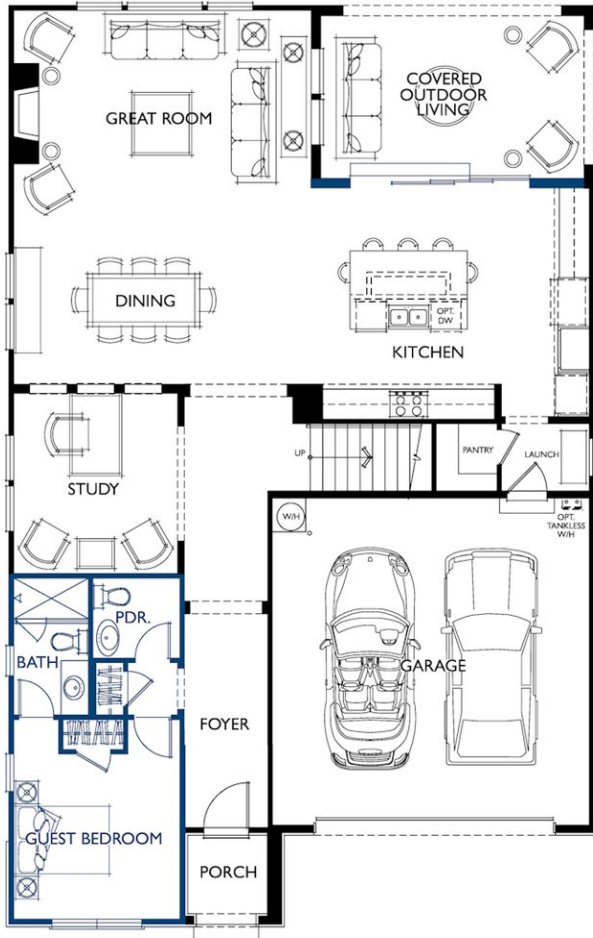

## Main Level

- Proposed Coronado floorplan on Homesite #7. 9 different floorplans to choose from, each with tons of options to customize.
- Light-filled, open floorplan, with large Kitchen
- Wrap-around island with seating for five
- Kitchen opens up to the Covered Outdoor Living
- First Floor Study and Guest Suite
- Walk-In Pantry

## Second Level

- Gracious second floor Owner's Suite with large owner's closet and spa-inspired bath having dual vanities.
- Large Bonus Room
- 2 secondary Bedrooms upstairs, each having a walk-in closet, study nook, and en suite bath
- Laundry on upper floor