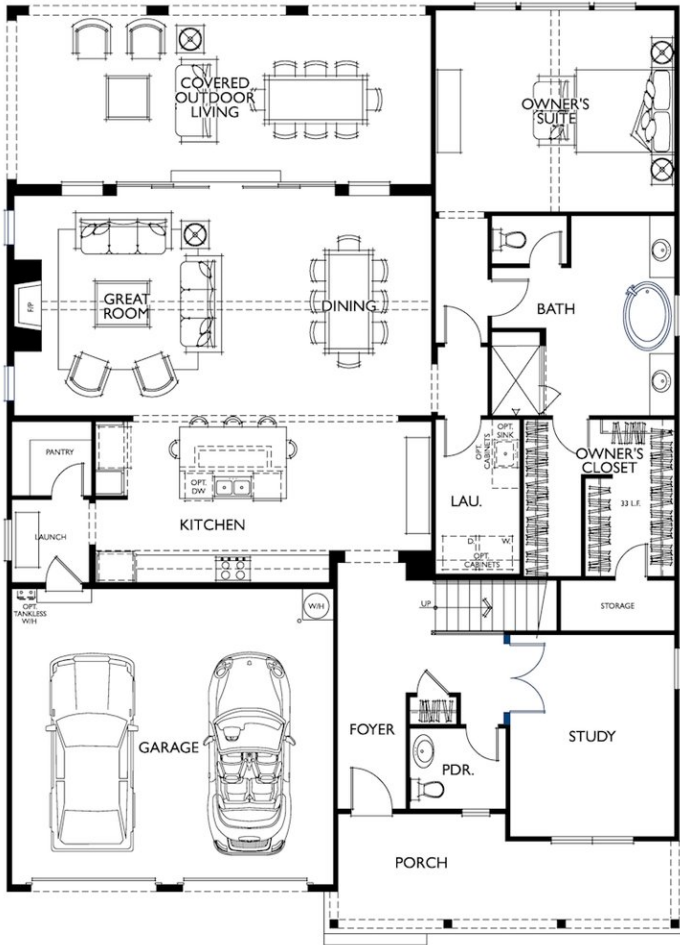

THE MARIN

5711 Heirloom Crossing Court Charlotte, NC 28270 • Enclave at McKee • Homesite 8
\$1,342,740 • www.classicahomes.com/EM8

Main Level

- Proposed Marin-Expanded floorplan on Homesite #8. 9 different floorplans to choose from, each with tons of options to customize.
- The Marin Expanded lives large and features flexibility. Gorgeous vaulted Great Room / Dining area, open to the kitchen, with an amazing 30' wide covered outdoor living room, bringing the outdoors in.
- Private Owner's Suite, tucked away with an expansive bath and closet.
- Study on the main level can be converted to a Guest Suite.

Second Level

- Bonus/Loft on the upper level.
- Conditioned and Unfinished Storage
- Three secondary bedrooms and two more baths.