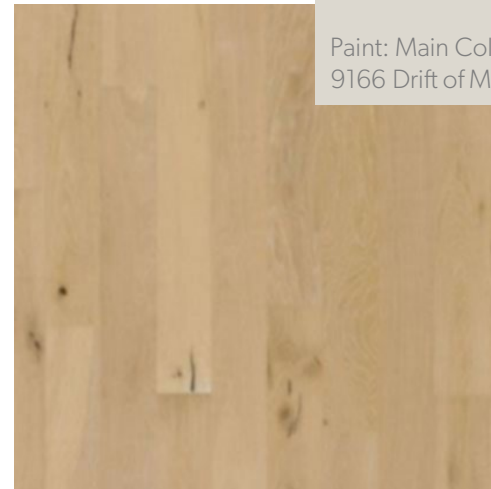

PAINT – MAIN COLOR
SW7009 – Pearly White

PAINT – TRIM COLOR
9166 Drift of Mist

OWNER'S SUITE

ARTS & CRAFTS SQUARE PANEL

Bed Wall

Paint: Main Color
9166 Drift of Mist

HARDWOOD
Camden Pointe – Lenox Tan

OWNER'S BATHROOM