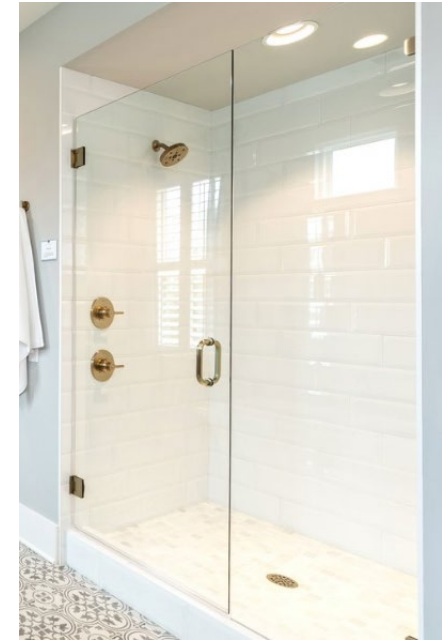

Frameless Shower Door

GUEST SUITE - BASEMENT

HORIZONTAL BATTEN STRIPS

All Walls

CARPET
Authentic Scene - Dovetail

GUEST BATH - Basement

COUNTERTOPS
Sahara

WALL TILE
Finish Line – White Gloss –
Vertical Running bond