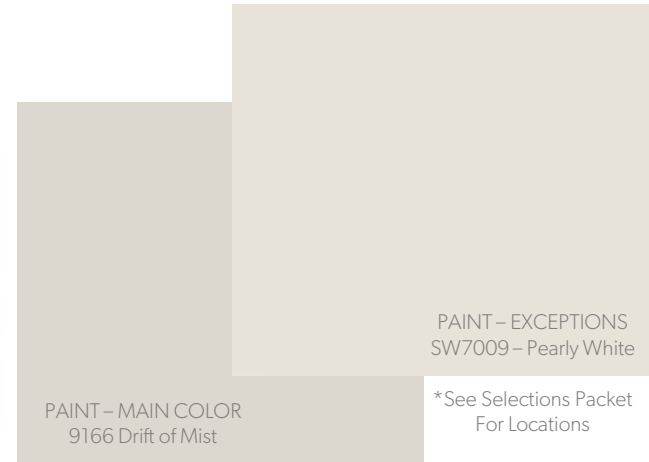

*Not representative of exact layouts or floorplan. For visual purposes only.

*Layouts are pre-determined with **no available changes**. Please discuss with Sales or Design for further information.

FLOORING & PAINT

CARPET
Authentic Scene - Dovetail

HARDWOOD
Camden Pointe – Lenox Tan

REWOOD - BASEMENT
Rustic Manor – Fawn
Chestnut

PAINT – MAIN COLOR
9166 Drift of Mist

PAINT – EXCEPTIONS
SW7009 – Pearly White

*See Selections Packet
For Locations