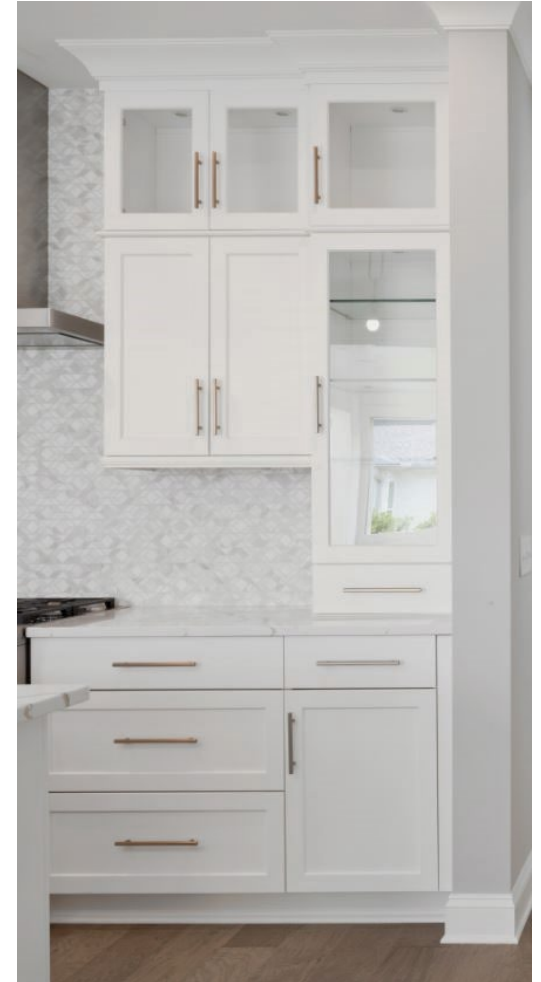

KITCHEN PERIMETER

LAYOUT

- Cabinets to Ceiling with Glass
- Hutches with Glass
- 2 Sets of Drawer Stacks
- 2 Spice Pull Outs – Not Pictured
- Trash Pull Out – Not Pictured

*Not representative of exact kitchen or selected color