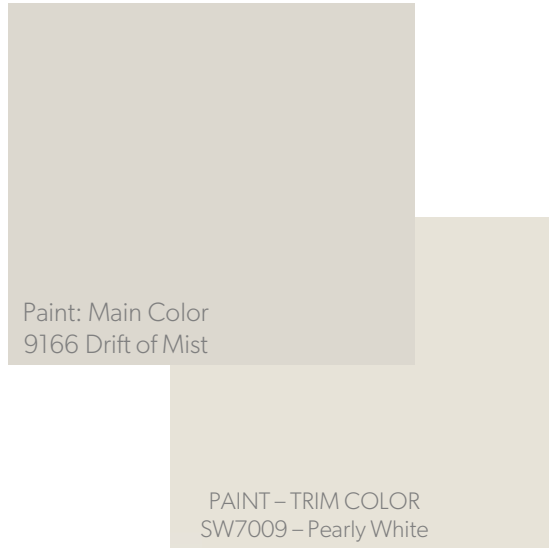

Paint: Main Color
9166 Drift of Mist

PAINT – TRIM COLOR
SW7009 – Pearly White