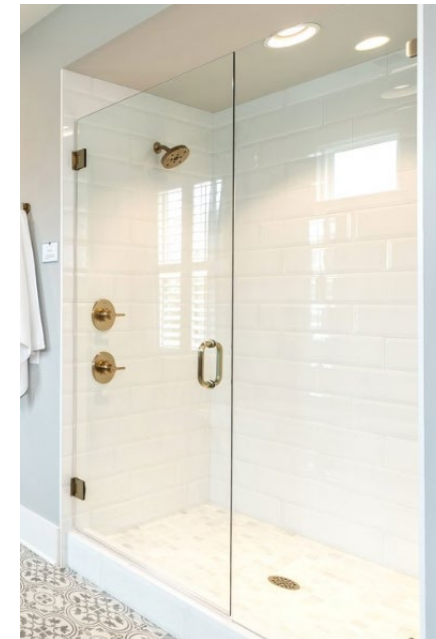

COUNTERTOPS
Everest

WALL TILE
Mythology – Olympus –
Undulated : Running bond Vertical

HARDWOOD
Camden Pointe – Lenox Tan

TILE SHOWER FLOOR
Famed – Iconic – Matte Penny
Round

Frameless Shower Door

CABINETS, Avon
Color: Simply White