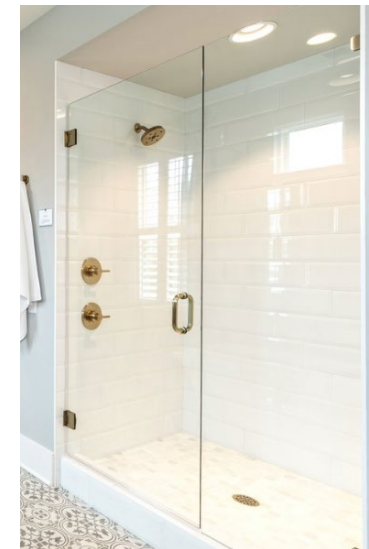

CABINETS, Avon
Color: Simply White

COUNTERTOPS
Matterhorn

Vanities

WALL TILE
Artistic Reflections – 2x20 –
Rain Gloss

SHOWER FLOOR &
VERTICAL SHOWER
ACCENT
Marble – Contempo White
Honed

FLOOR TILE
Mythique Marble – 24x24 – Calacatta
Vencia - Diagonal