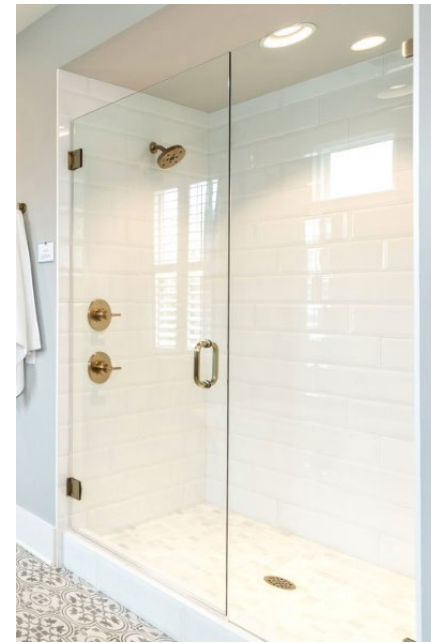

Frameless Shower Door