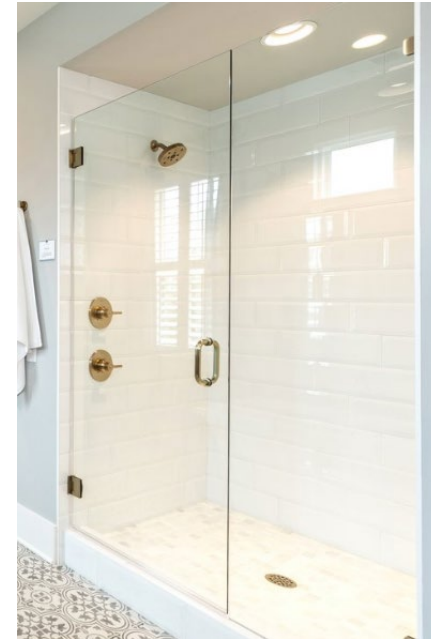

Frameless Shower Door