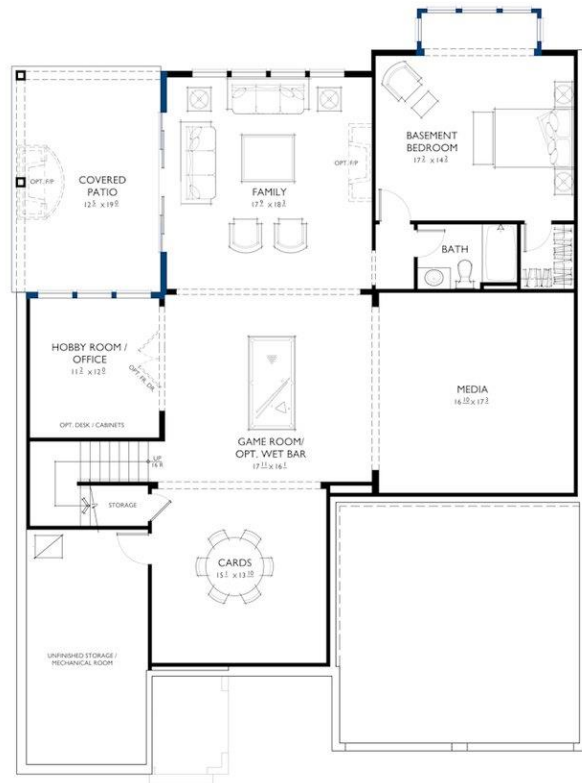

THE HUNTLEY

4027 Persimmon Road Lancaster, SC 29720 • Riverchase Estates • Homesite 1-51
\$1,342,603 • www.classicahomes.com/RVR1-51

- A Great Room with sliding doors that stack away, opening into the Outdoor Living Room, blurring the line between indoor/outdoor spaces.
- 8' island with wrap-around seating for 5
- Large Walk-in Pantry
- Owner's Suite on the main level with luxurious bath having dual vanities, an expanded shower, freestanding tub and roomy walk-in closet with stacked laundry.
- Study and Home Management on first floor provides 2 separate work areas
- Upstairs find 3 Bedrooms and 2 Baths
- Bonus Room at the top of the stairs
- Upstairs Laundry and large Unfinished Storage round out the upper level.
- Walk-out basement with Guest Suite, Media Room, and more. Endless possibilities!