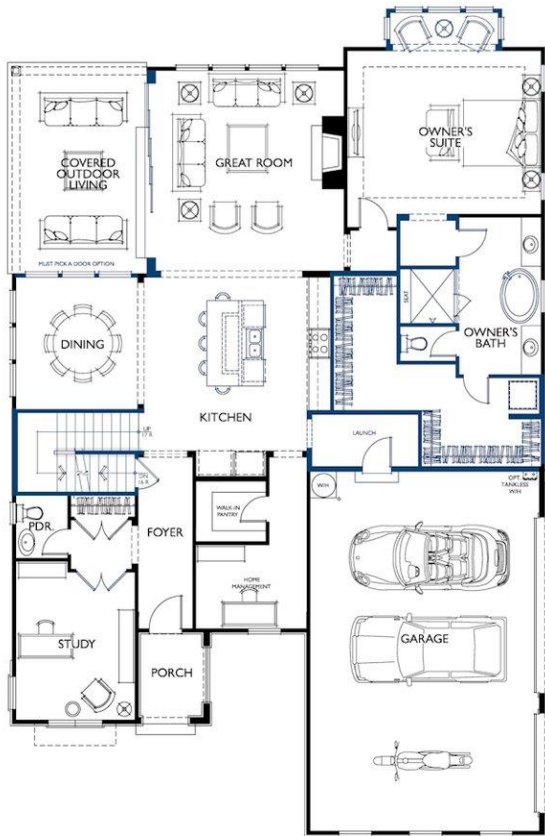

THE HUNTLEY

4027 Persimmon Road Lancaster, SC 29720 • Riverchase Estates • Homesite 1-51
\$1,342,603 • www.classicahomes.com/RVR1-51

- A Great Room with sliding doors that stack away, opening into the Outdoor Living Room, blurring the line between indoor/outdoor spaces.
- 8' island with wrap-around seating for 5
- Large Walk-in Pantry
- Owner's Suite on the main level with luxurious bath having dual vanities, an expanded shower, freestanding tub and roomy walk-in closet with stacked laundry.
- Study and Home Management on first floor provides 2 separate work areas
- Upstairs find 3 Bedrooms and 2 Baths
- Bonus Room at the top of the stairs
- Upstairs Laundry and large Unfinished Storage round out the upper level.
- Walk-out basement with Guest Suite, Media Room, and more. Endless possibilities!